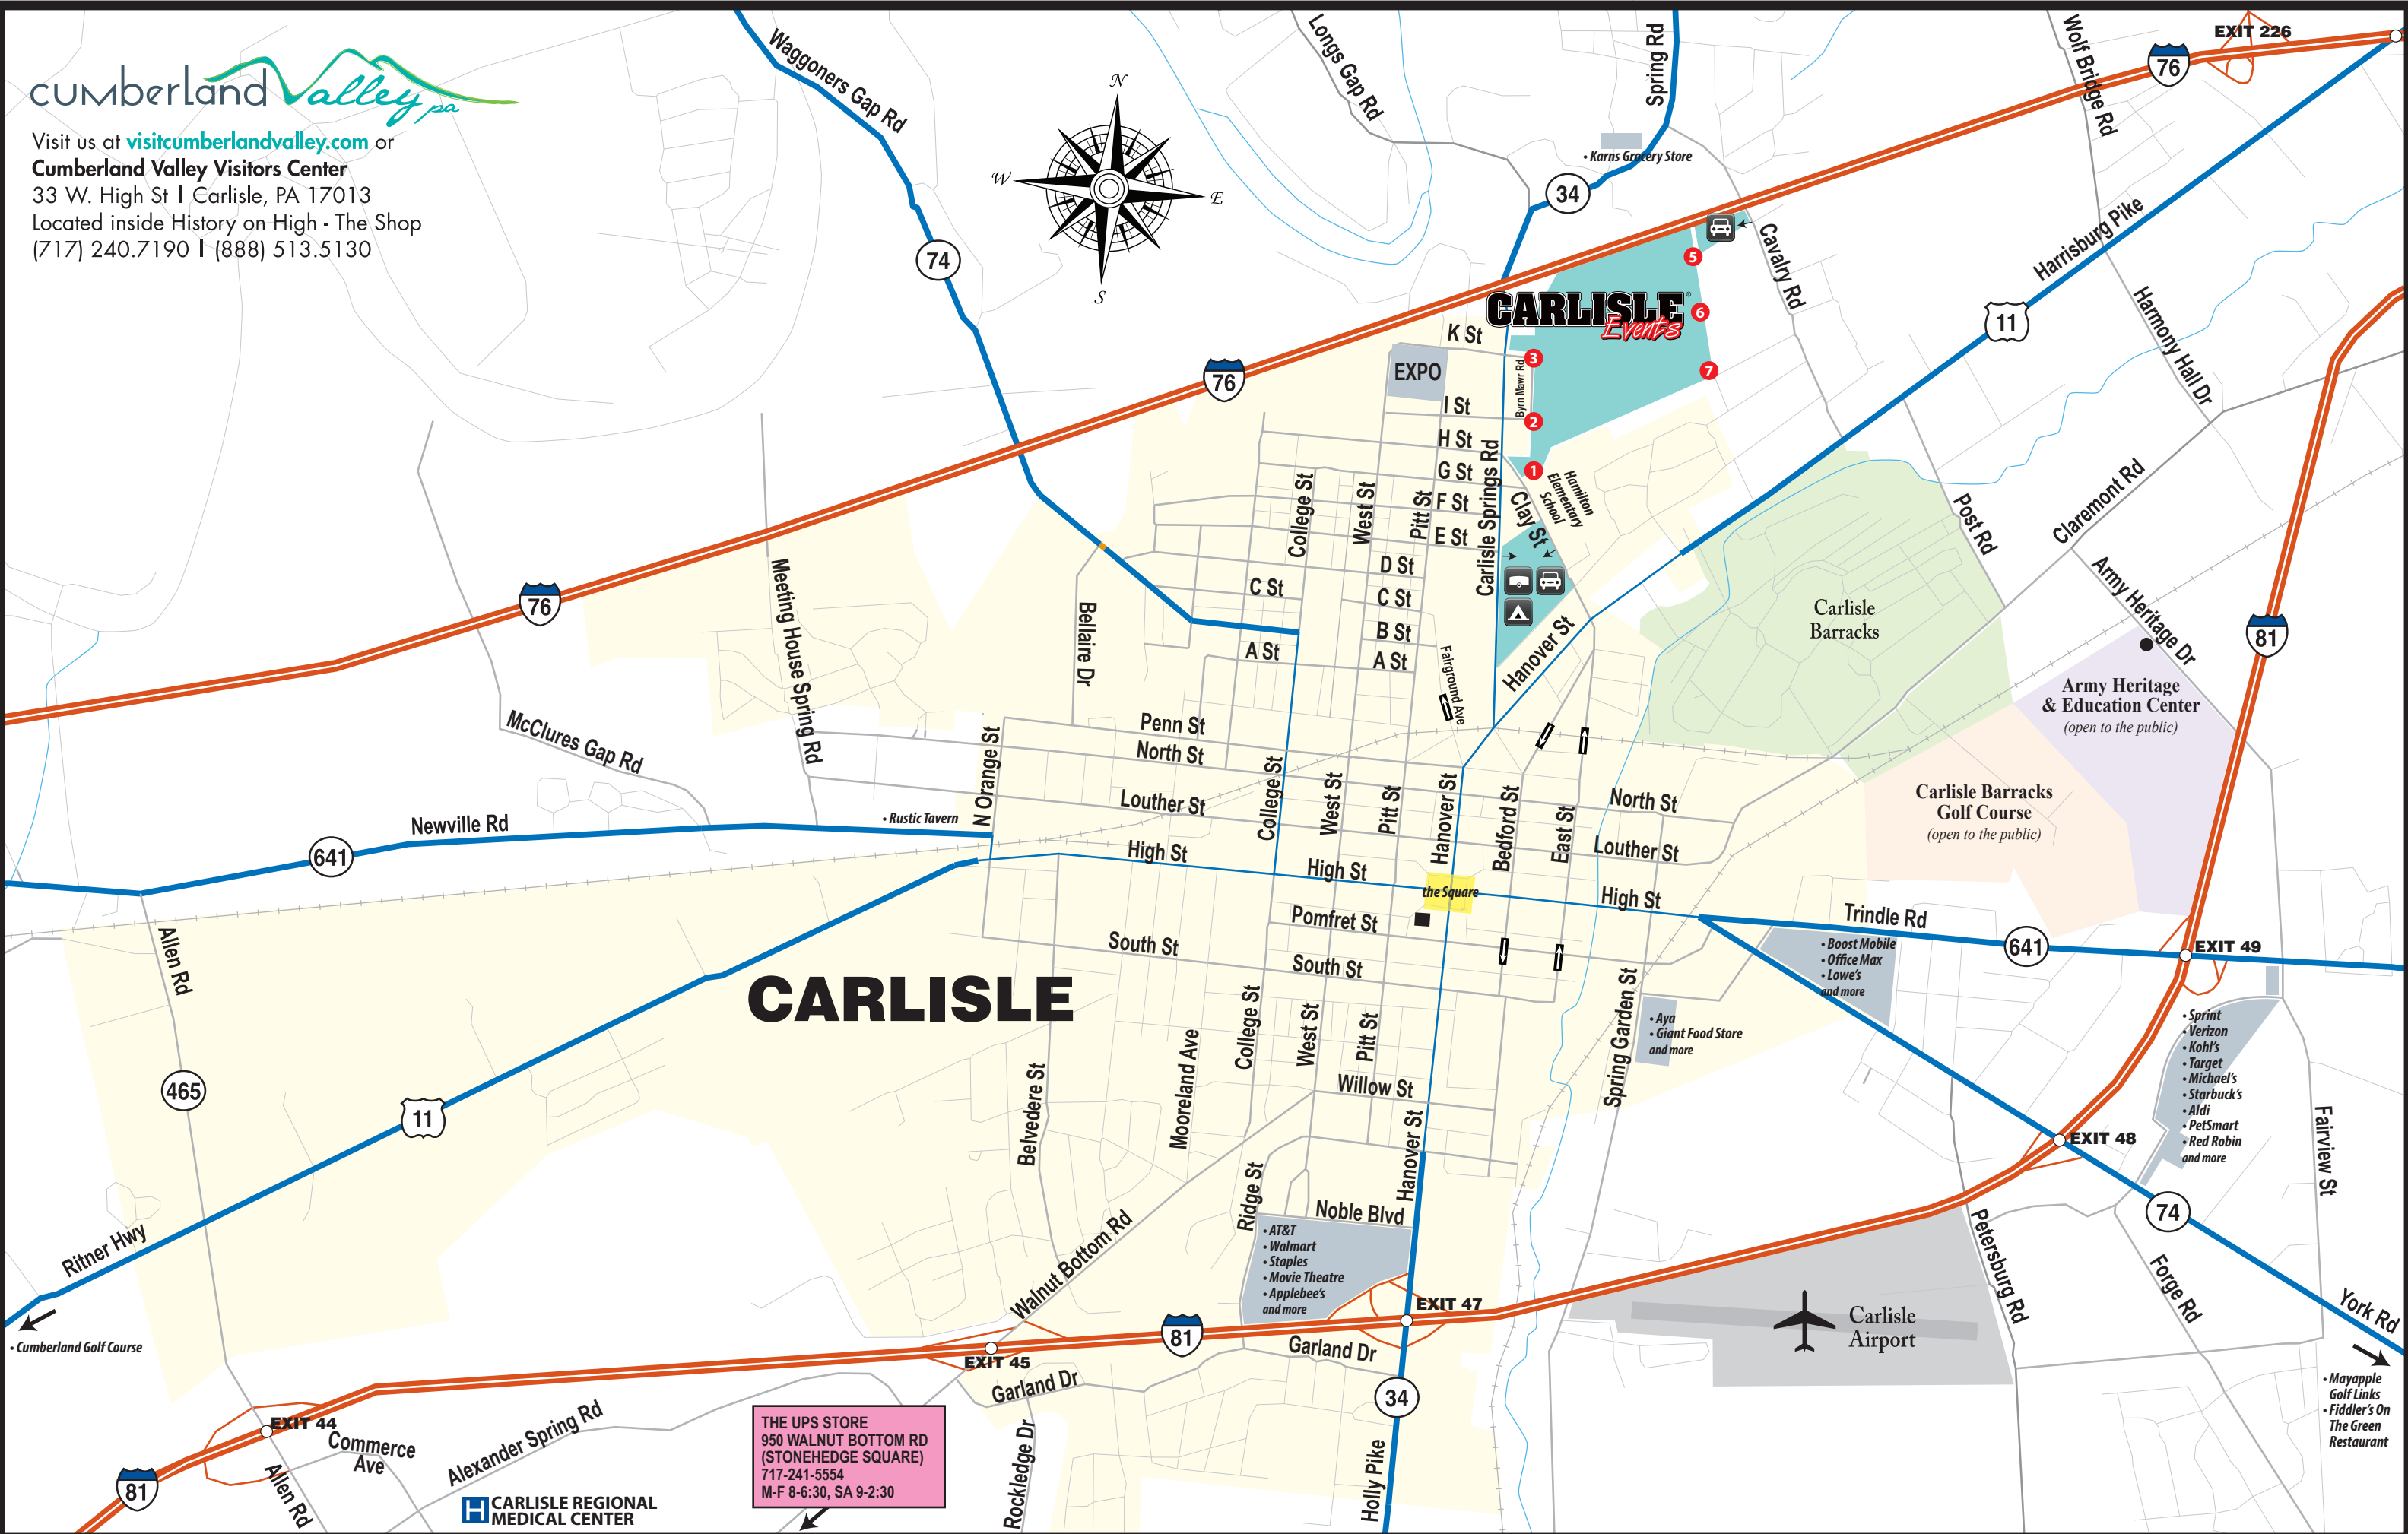

Visit us at visitcumberlandvalley.com or
Cumberland Valley Visitors Center
 33 W. High St | Carlisle, PA 17013
 Located inside History on High - The Shop
 (717) 240.7190 | (888) 513.5130

THE UPS STORE
 950 WALNUT BOTTOM RD
 (STONEHEDGE SQUARE)
 717-241-5554
 M-F 8-6:30, SA 9-2:30

CARLISLE REGIONAL MEDICAL CENTER

CARLISLE Events

• Karns Grocery Store

Hamilton Elementary School

Carlisle Airport

Army Heritage & Education Center
(open to the public)

Carlisle Barracks Golf Course
(open to the public)

• Mayapple Golf Links
 • Fiddler's On The Green Restaurant

• Cumberland Golf Course

• Rustic Tavern

• Aya
 • Giant Food Store
 and more

• Boost Mobile
 • Office Max
 • Lowe's
 and more

• Sprint
 • Verizon
 • Kohl's
 • Target
 • Michael's
 • Starbucks
 • Aldi
 • PetSmart
 • Red Robin
 and more